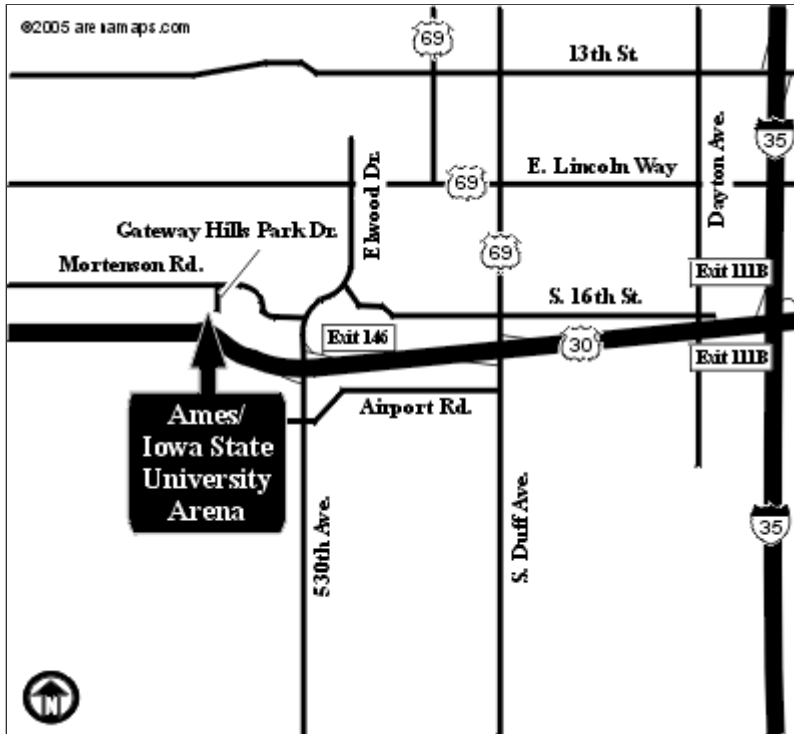

[Ames / Iowa State University Ice Arena](#)

1507 Gateway Hills Park Dr.  
Ames, IA 50010  
515-292-6835

[Send this page to a friend](#)

**FUNDRAISING** **Calendars** **\$10 Profit** each  
Click Here

[Click here for Google map of this location](#)

**Driving Instructions:**

Ames is located at the intersection of I-35 and US-30 in central Iowa, approx. 30 miles north of Des Moines.

**From I-35:** Take I-35 to US-30 west ( exit 111B ). Take US-30 west (approx. 3 miles or 3rd exit) to Elwood Drive north. Take Elwood Drive north ( 3 blocks ) to Mortenson Drive west. Take Mortenson Drive west ( 1.5 miles ) to Gateway Hills Drive south. South (left) on Gateway Hills Dr. You will see ice arena at this point on the right.

(DIrections by Ames / Iowa State University Ice Arena)